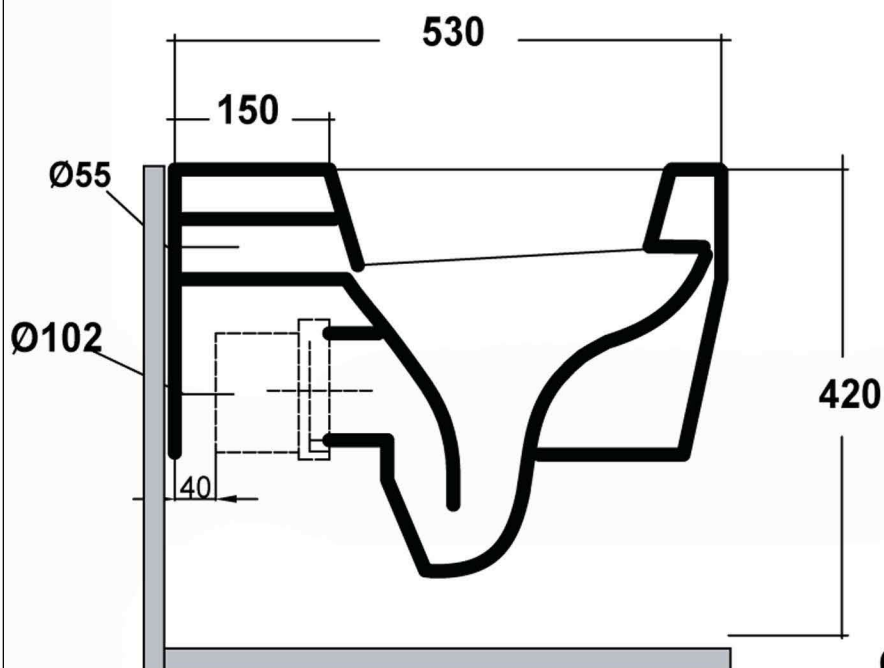

bädermax

Mein Luxusbad

Romina Wand-WC

*Quota d'installazione consigliata

*Advised measure for installation