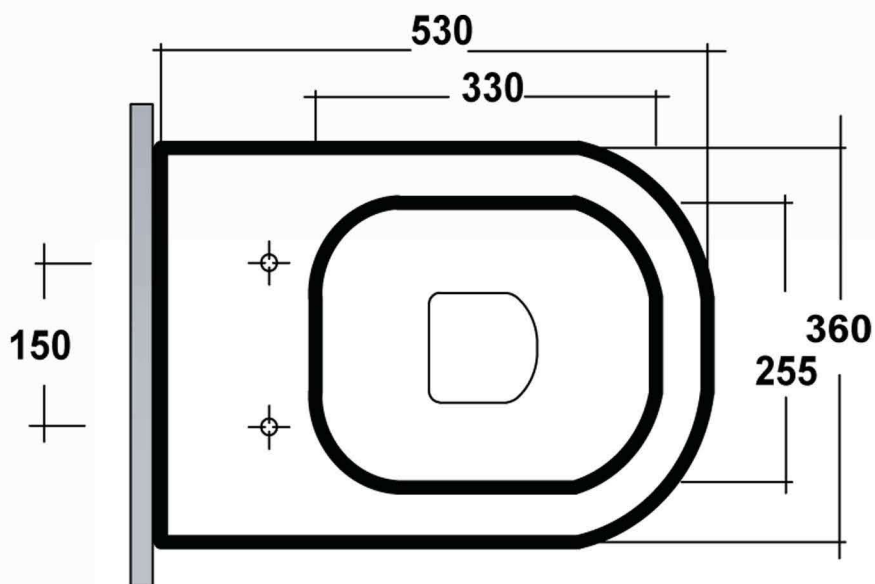

bädermax

Mein Luxusbad

Romina Wand-WC

*Quota d'installazione consigliata

*Advised measure for installation