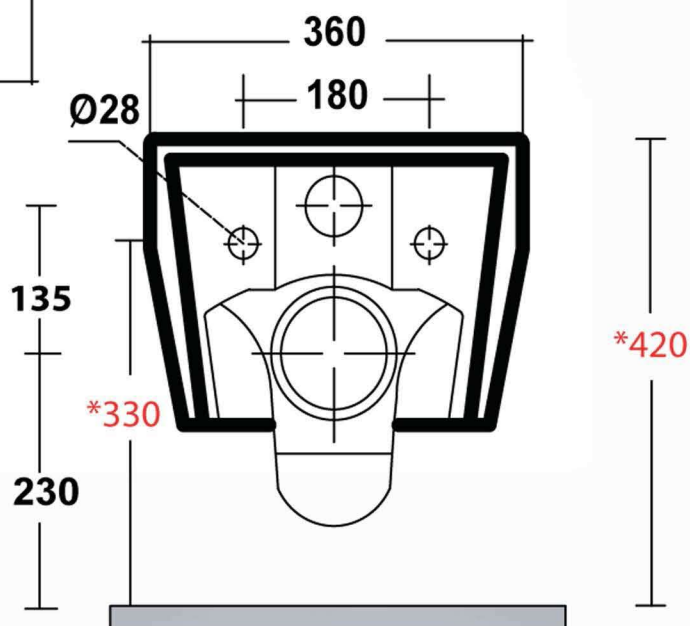

bädermax

Mein Luxusbad

Romina Wand-WC

*Quota d'installazione consigliata

*Advised measure for installation