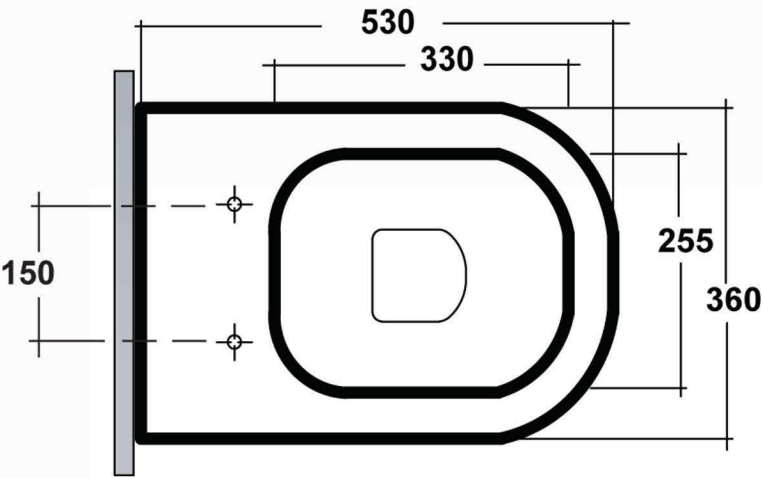

Romina Stand-WC

***CURVE TECNICHE
PIPE CONNECTORS**

Art.RASB	Art.RAR1
115 da 90/130	170 da 160/180
115 from 90/130	170 from 160/180