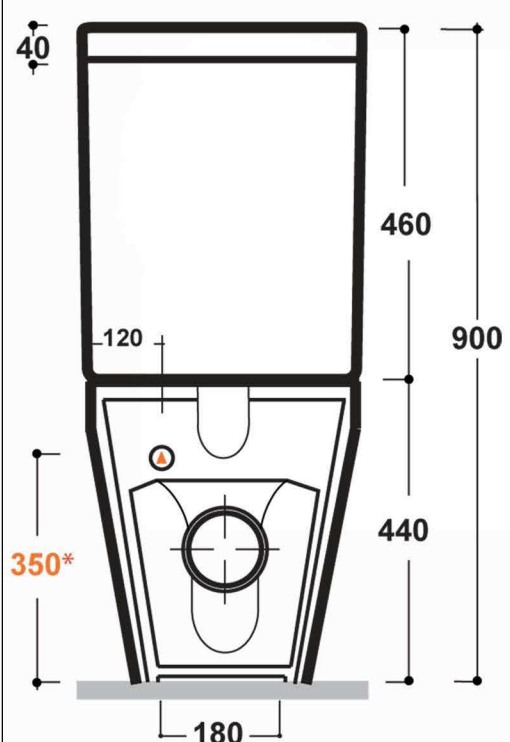

Romina Stand-WC Aufsatzspülkasten

*CURVE TECNICHE PIPE CONNECTORS		
Art.RASB	Art.RAR1	Art.RA305 Ø 90
225 da 200/225	220 da 170/270	305 da 200/305
225 from 200/225	220 from 170/270	305 from 200/305

*Quota d'installazione consigliata
*Advised measure for installation