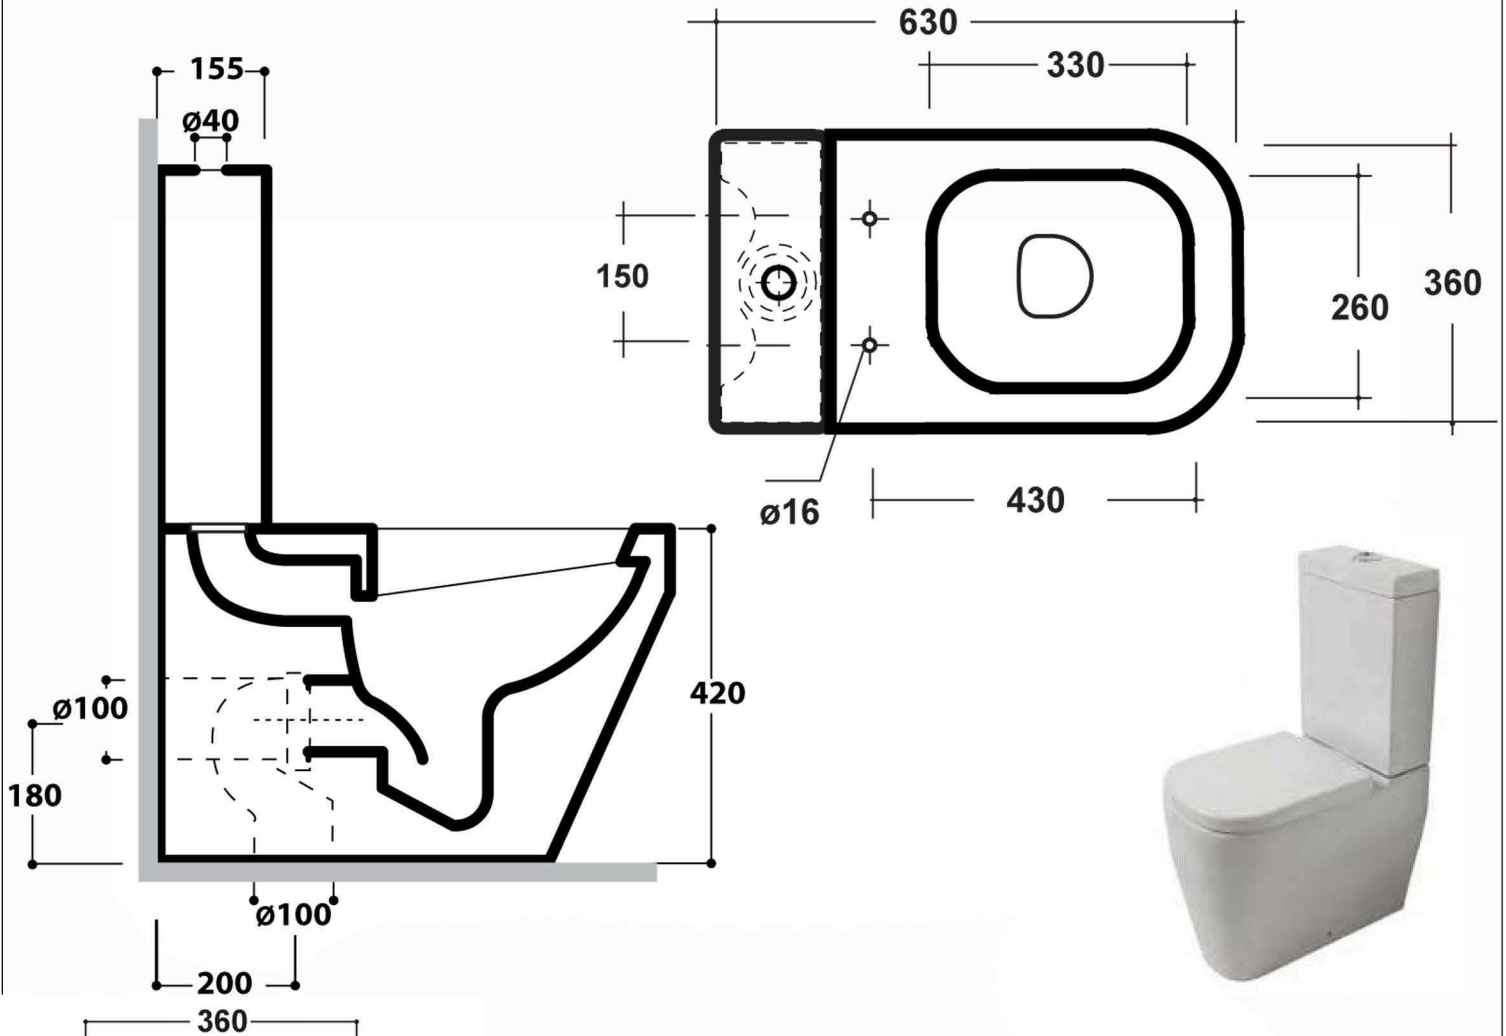

Romina Stand-WC Aufsatzspülkasten

*CURVE TECNICHE PIPE CONNECTORS		
Art.RASB	Art.RAR1	Art.RA305 Ø 90
225 da 200/225	220 da 170/270	305 da 200/305
225 from 200/225	220 from 170/270	305 from 200/305

*Quota d'installazione consigliata
*Advised measure for installation