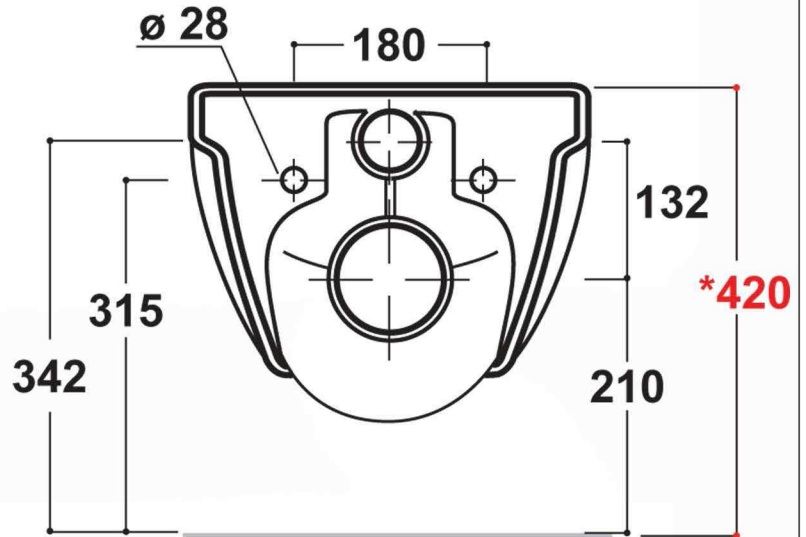

bädermax

Mein Luxusbad

Milena Wand-WC

*Quota d'installazione consigliata

*Advised measure for installation