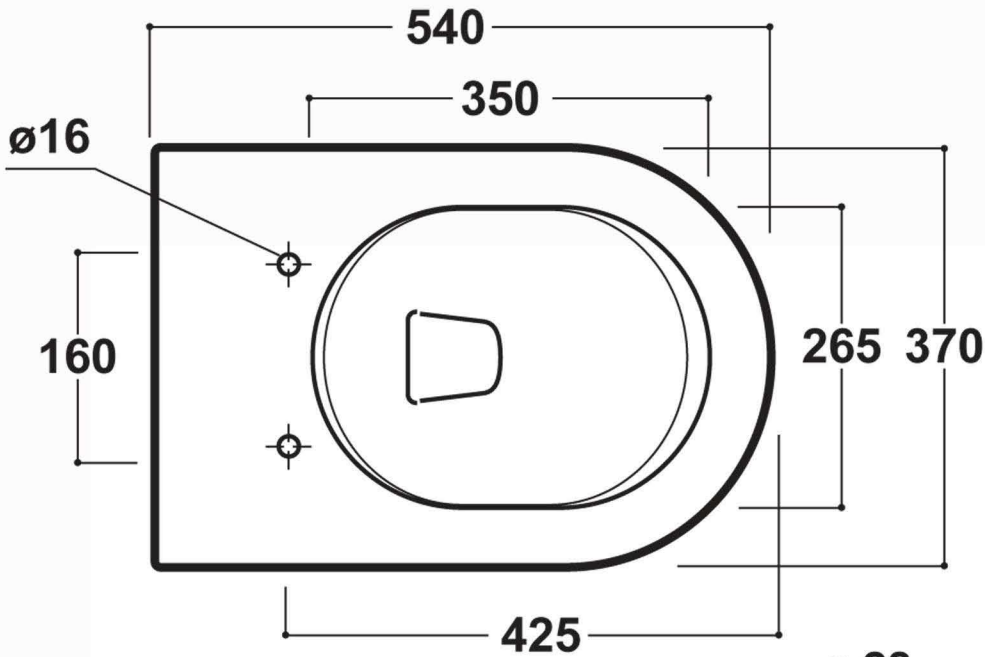

bädermax

Mein Luxusbad

Milena Wand-WC

*Quota d'installazione consigliata

*Advised measure for installation