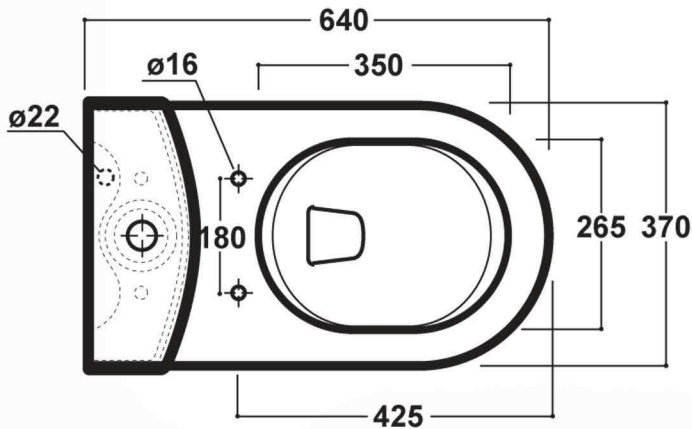

## Milena Stand-WC Aufsatzspülkasten

\*CURVE TECNICHE  
PIPE CONNECTORS

Art.RASB	Art.RAR1
200 da 190/210	200 da 200/250
200 from 190/210	220 from 200/250

\*Advised measure for installation