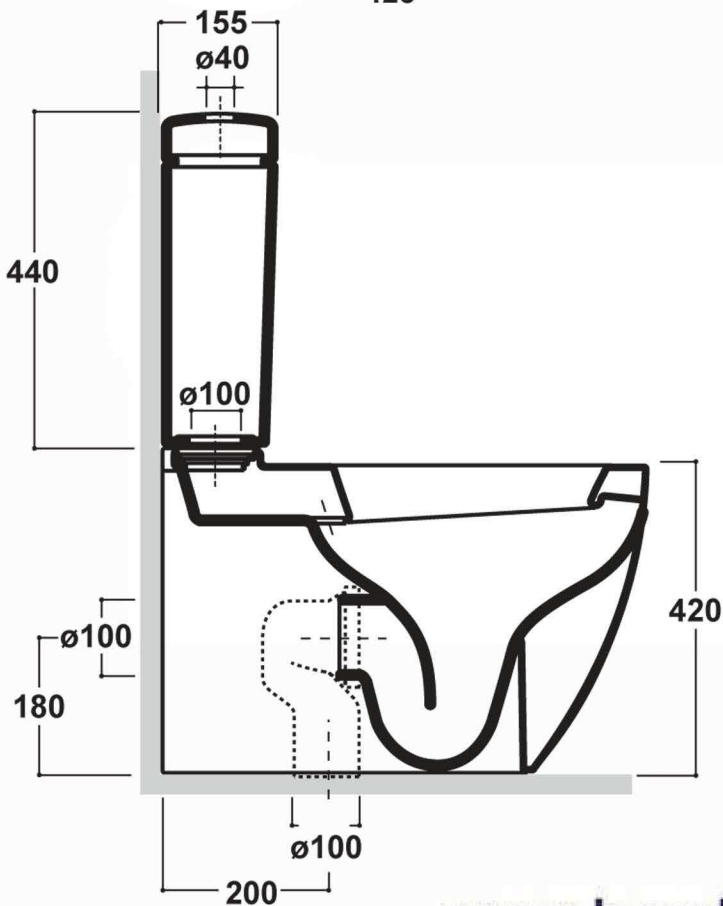

## Milena Stand-WC Aufsatzspülkasten

\*CURVE TECNICHE  
PIPE CONNECTORS

Art.RASB	Art.RAR1
200 da 190/210	200 da 200/250
200 from 190/210	220 from 200/250

\*Advised measure for installation