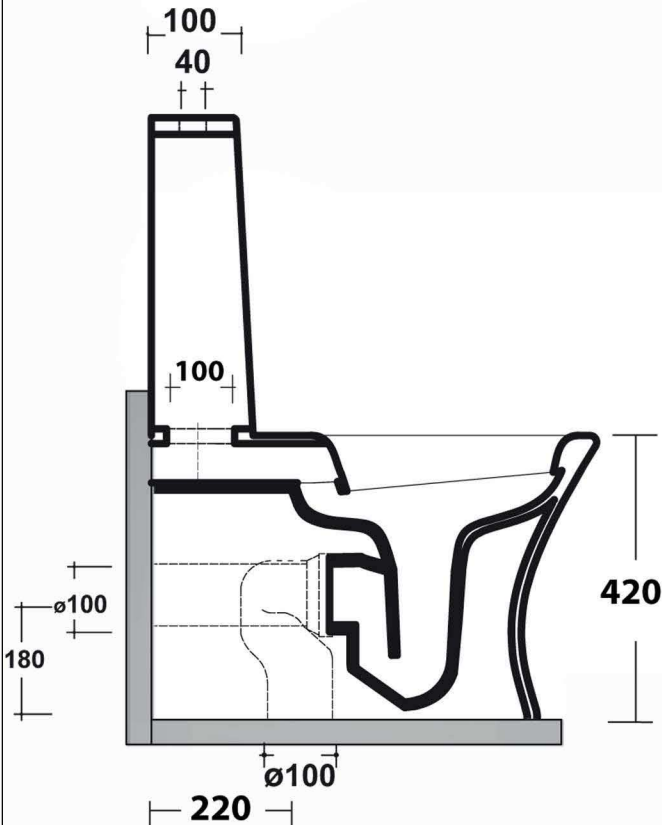

## Florentina Stand-WC Aufsatzspülkasten

*CURVE TECNICHE PIPE CONNECTORS		
Art.RASB	Art.RAR1	Art.RA305 Ø 90
200 da 200/225	220 da 170/270	305 da 200/305
200 from 200/225	220 from 170/270	305 from 200/305

\* Quota d'installazione consigliata

\* Advised measure for installation