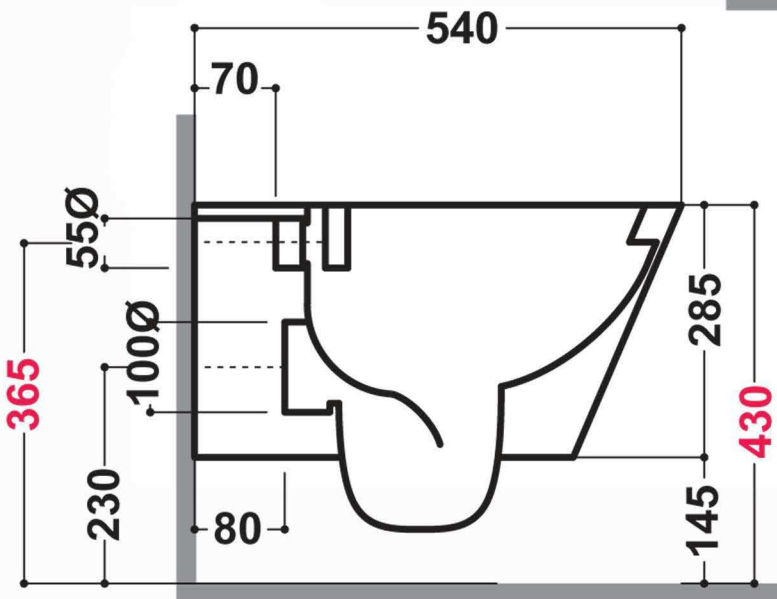

Diamante Wand-WC

*Quota d'installazione consigliata

*Advised measure for installation