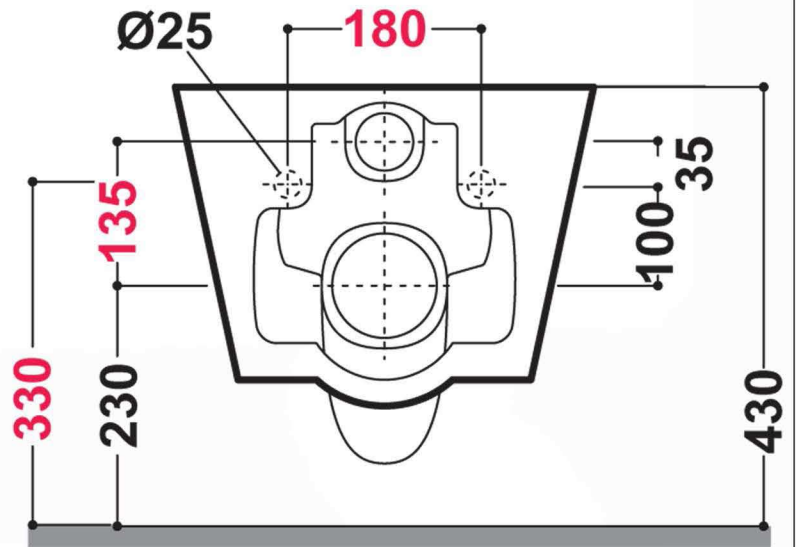

Diamante Wand-WC

*Quota d'installazione consigliata

*Advised measure for installation