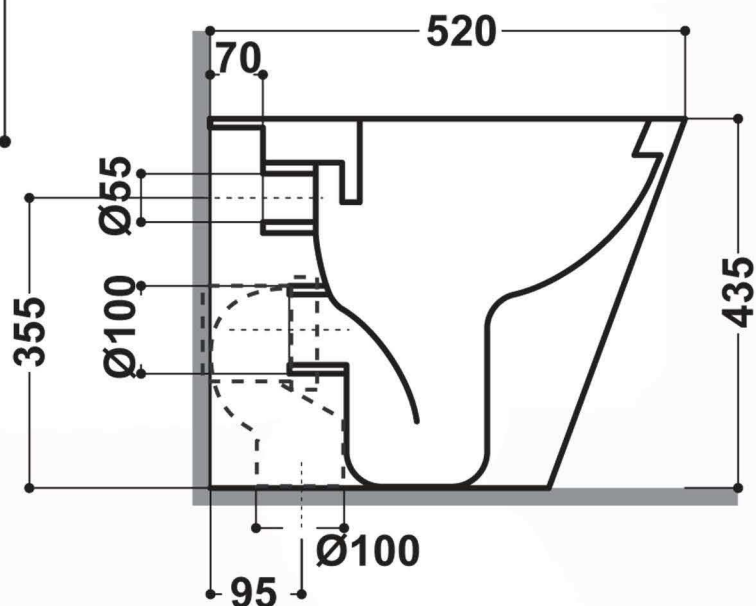

bädermax

Mein Luxusbad

Diamante Stand-WC

*CURVE TECNICHE
PIPE CONNECTORS

Art.RASB

95 da 85/110

95 from 85/110

Advised measure for installation