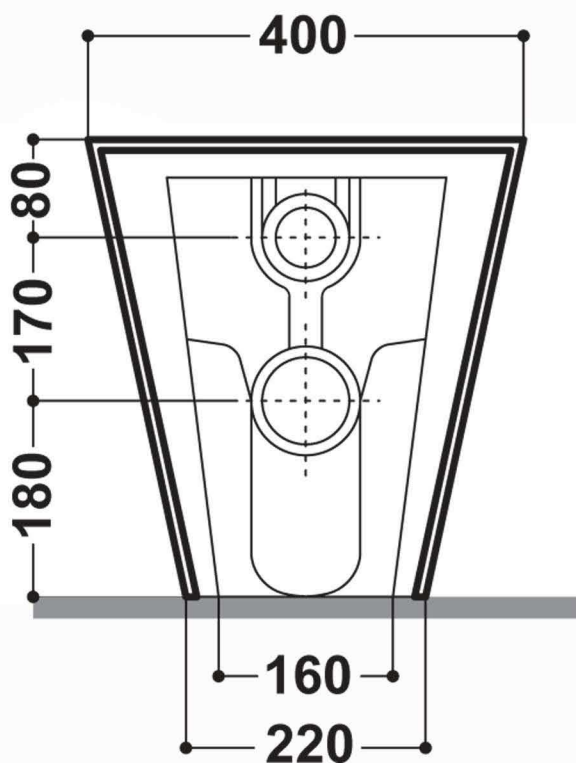

bädermax

Mein Luxusbad

Diamante Stand-WC

*CURVE TECNICHE
PIPE CONNECTORS

Art.RASB

95 da 85/110

95 from 85/110

Advised measure for installation