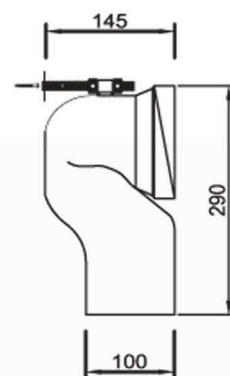

bädermax

Mein Luxusbad

Diamante Stand-WC

*CURVE TECNICHE
PIPE CONNECTORS

Art.RASB

95 da 85/110

95 from 85/110

Advised measure for installation