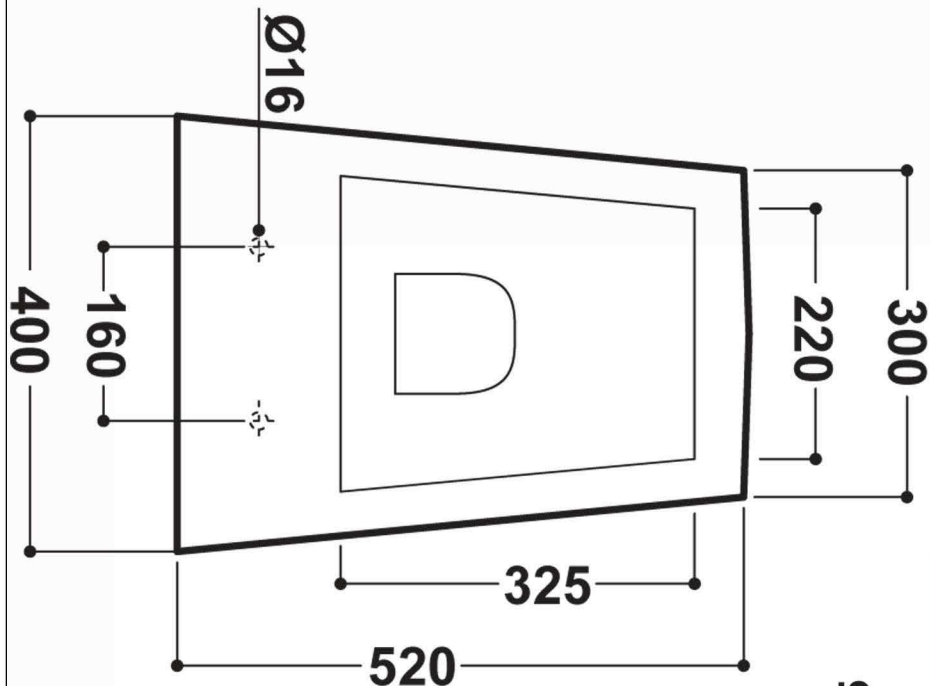

bädermax

Mein Luxusbad

Diamante Stand-WC

*CURVE TECNICHE
PIPE CONNECTORS

Art.RASB

95 da 85/110

95 from 85/110

Advised measure for installation