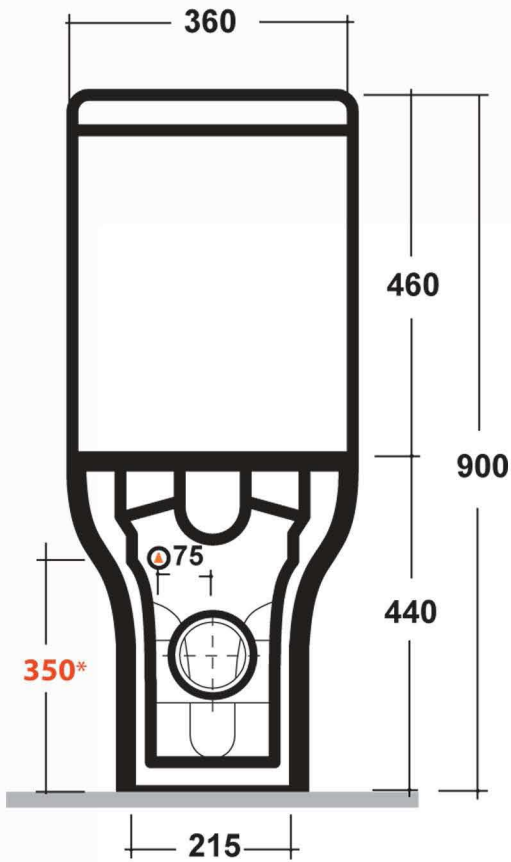

Clarissa Stand-WC Aufsatzspülkasten

***CURVE TECNICHE
PIPE CONNECTORS**

Art.RASB	Art.RAR1	Art.RA305 ∇ 90
220 da 200/225	220 da 170/270	305 da 200/305
220 from 200/225	220 from 170/270	305 from 200/305

*** Quota di installazione consigliata
Advised measure for installation**