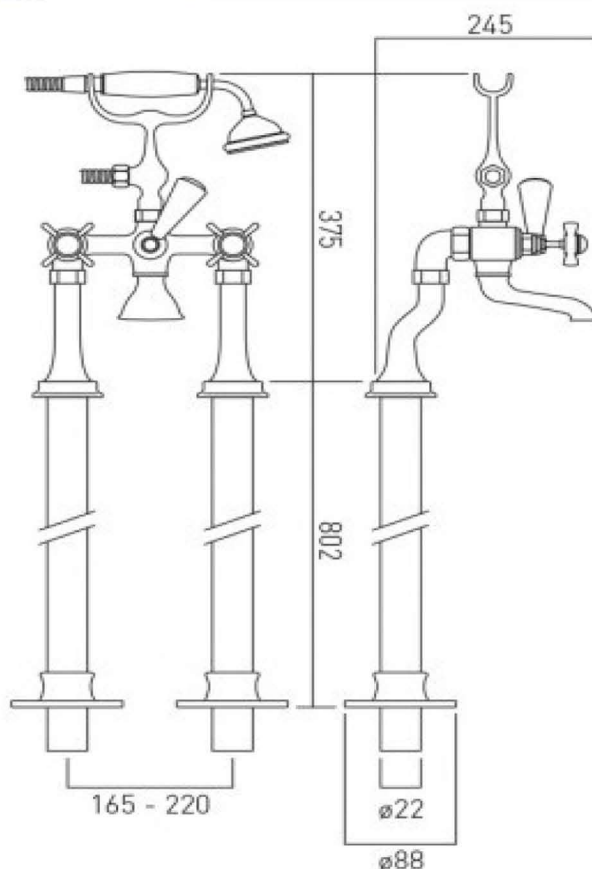

bädermax

Mein Luxusbad

Wentworth 133 Badewannen-Standarmatur

description: bath shower mixer
floor mounted
with shower kit
cartridge WEN-VALVE-3/4-C/P (chrome)
cartridge WEN-VALVE-3/4-A/G (antique gold)
3/4" x 50mm threaded connections (on legs)
chrome or antique gold

finishes: chrome

ECO recommended flow regulator product code: FR-SHOWER/9-C/P

guarantee: chrome: 12 year guarantee

minimum operating pressure: 0.2 bar LP

flow rate at 3.0 bar flow pressure: Bath: 34, Shower: 21 l/min

'mixed measurements' refers to equal hot and cold water supply
flow rate for unregulated flow unless flow regulator fitted as standard

www.baedermx.com