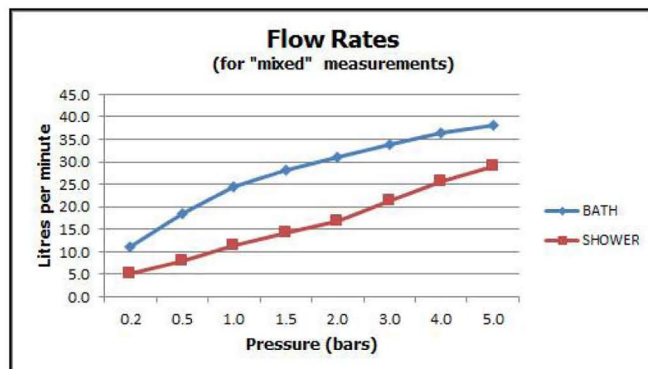

bädermax

Mein Luxusbad

Wentworth 133 Badewannen-Standarmatur

description: bath shower mixer
floor mounted
with shower kit
cartridge WEN-VALVE-3/4-C/P (chrome)
cartridge WEN-VALVE-3/4-A/G (antique gold)
3/4" x 50mm threaded connections (on legs)
chrome or antique gold

finishes: chrome

ECO recommended flow regulator product code: FR-SHOWER/9-C/P

guarantee: chrome: 12 year guarantee

minimum operating pressure: 0.2 bar LP

flow rate at 3.0 bar flow pressure: Bath: 34, Shower: 21 l/min

'mixed measurements' refers to equal hot and cold water supply
flow rate for unregulated flow unless flow regulator fitted as standard

www.baedermx.com