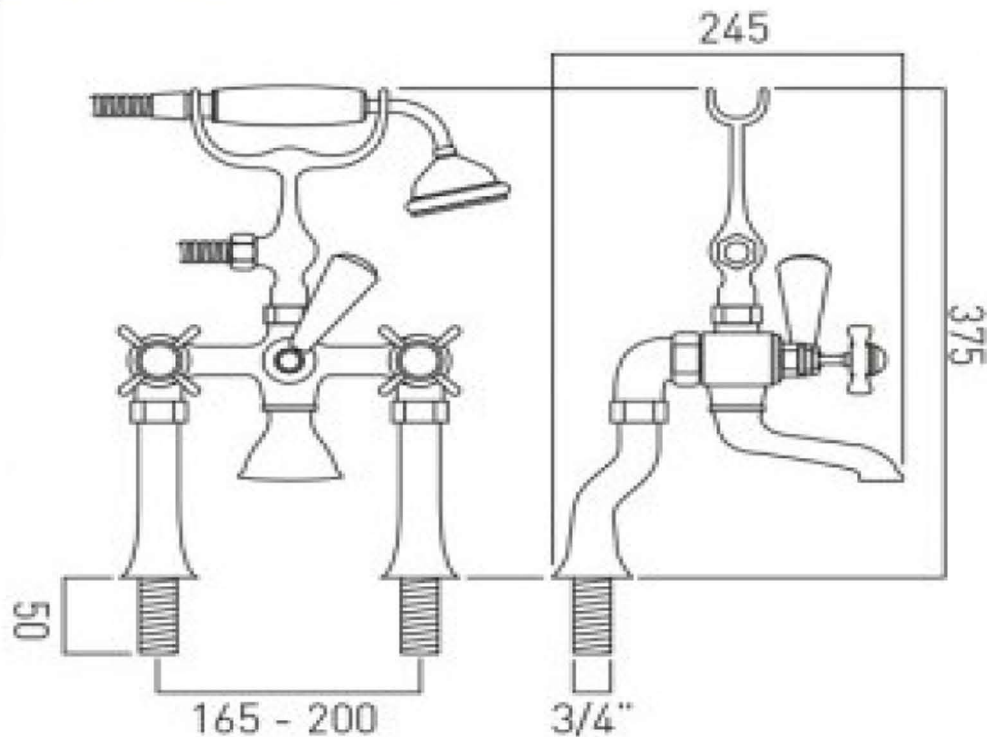

bädermax

Mein Luxusbad

Wentworth 131 Badewannen-Wannenrandarmatur

description: bath shower mixer
pillar mounted
with shower kit
cartridge WEN-VALVE-3/4-C/P (chrome)
cartridge WEN-VALVE-3/4-A/G (antique gold)
3/4" x 50mm threaded connections
deck mount drill hole diameter 27mm

Eco recommended flow regulator product code: FR-SHOWER/9-C/P

guarantee: chrome: 12 year guarantee

minimum operating pressure: 0.2 bar LP

flow rate at 3.0 bar flow pressure: Bath: 54, Shower: 22 l/min

'mixed measurements' refers to equal hot and cold water supply
flow rate for unregulated flow unless flow regulator fitted as standard