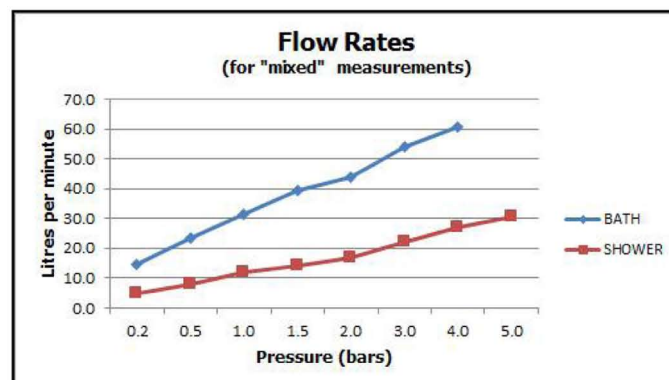

bädermax

Mein Luxusbad

Wentworth 131 Badewannen-Wannenrandarmatur

description: bath shower mixer
pillar mounted
with shower kit
cartridge WEN-VALVE-3/4-C/P (chrome)
cartridge WEN-VALVE-3/4-A/G (antique gold)
3/4" x 50mm threaded connections
deck mount drill hole diameter 27mm

Eco recommended flow regulator product code: FR-SHOWER/9-C/P

guarantee: chrome: 12 year guarantee

minimum operating pressure: 0.2 bar LP

flow rate at 3.0 bar flow pressure: Bath: 54, Shower: 22 l/min

'mixed measurements' refers to equal hot and cold water supply
flow rate for unregulated flow unless flow regulator fitted as standard