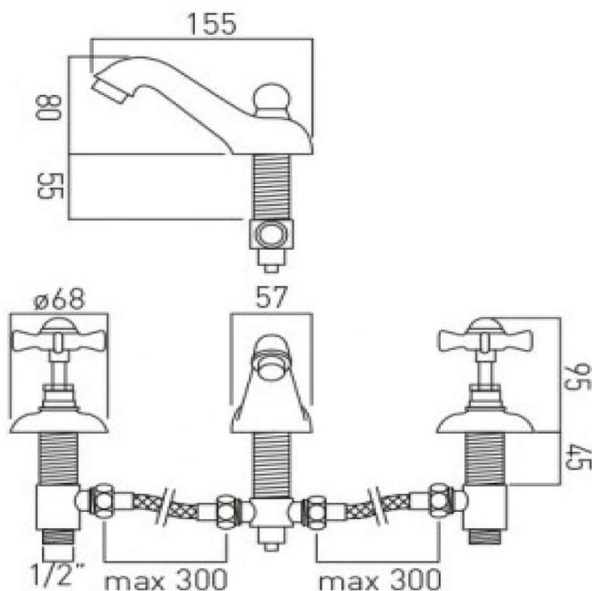

bädermax

Mein Luxusbad

Wentworth 101 Waschbecken-Aufsatzarmatur

technical drawing:

description: 3 hole basin mixer
deck mounted
with pop-up waste
with water flow straightener
cartridge WEN-VALVE-3/8-C/P (chrome)
cartridge WEN-VALVE-3/8-A/G (antique gold)
2 x 1/2" x 1/2" (nut) x 300mm flexipipe connections
deck mount drill hole diameter 3 x 27mm
chrome

Eco recommended flow regulator product code: FR-100/5-PLA

guarantee: chrome: 12 year guarantee

minimum operating pressure: 0.2 bar LP

flow rate at 3.0 bar flow pressure: 32 l/min

'mixed measurements' refers to equal hot and cold water supply flow rate for unregulated flow unless flow regulator fitted as standard