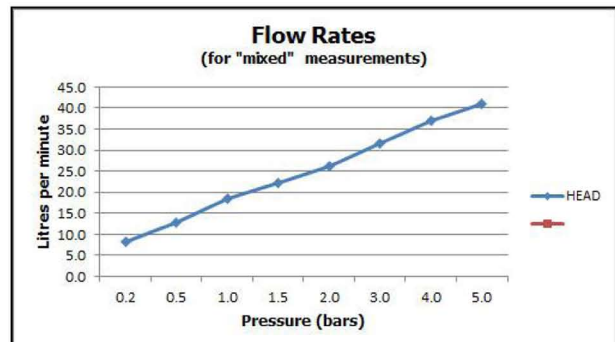

bädermax

Mein Luxusbad

Wentworth 101 Waschbecken-Aufsatzarmatur

technical drawing:

description: 3 hole basin mixer
deck mounted
with pop-up waste
with water flow straightener
cartridge WEN-VALVE-3/8-C/P (chrome)
cartridge WEN-VALVE-3/8-A/G (antique gold)
2 x 1/2" x 1/2" (nut) x 300mm flexipipe connections
deck mount drill hole diameter 3 x 27mm
chrome

Eco recommended flow regulator product code: FR-100/5-PLA

guarantee: chrome: 12 year guarantee

minimum operating pressure: 0.2 bar LP

flow rate at 3.0 bar flow pressure: 32 l/min

'mixed measurements' refers to equal hot and cold water supply flow rate for unregulated flow unless flow regulator fitted as standard