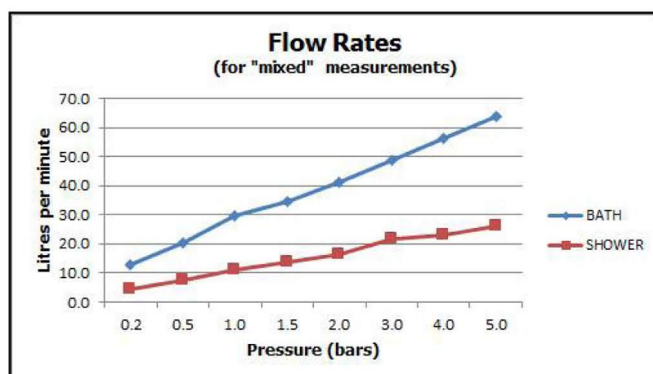

## Victoriana 120 Badewannen-Aufputzarmatur

**description:** exposed bath shower mixer  
wall mounted  
with shower kit  
cold ceramic cartridge AST-VALVE/CD/CL-1/2  
hot ceramic cartridge AST-VALVE/CD/HT-1/2  
1/2" x 3/4" x 40mm eccentrics  
chrome or antique gold

**finishes:** chrome

**Eco** recommended flow regulator product code: FR-SHOWER/9-C/P

**guarantee:** chrome: 12 year guarantee

**minimum operating pressure:** 0.2 bar LP

**flow rate at 3.0 bar flow pressure:** Bath: 49, Shower: 22 l/min

'mixed measurements' refers to equal hot and cold water supply  
flow rate for unregulated flow unless flow regulator fitted as standard

certificates and awards:

cert no. 1506013

[www.baedermx.com](http://www.baedermx.com)