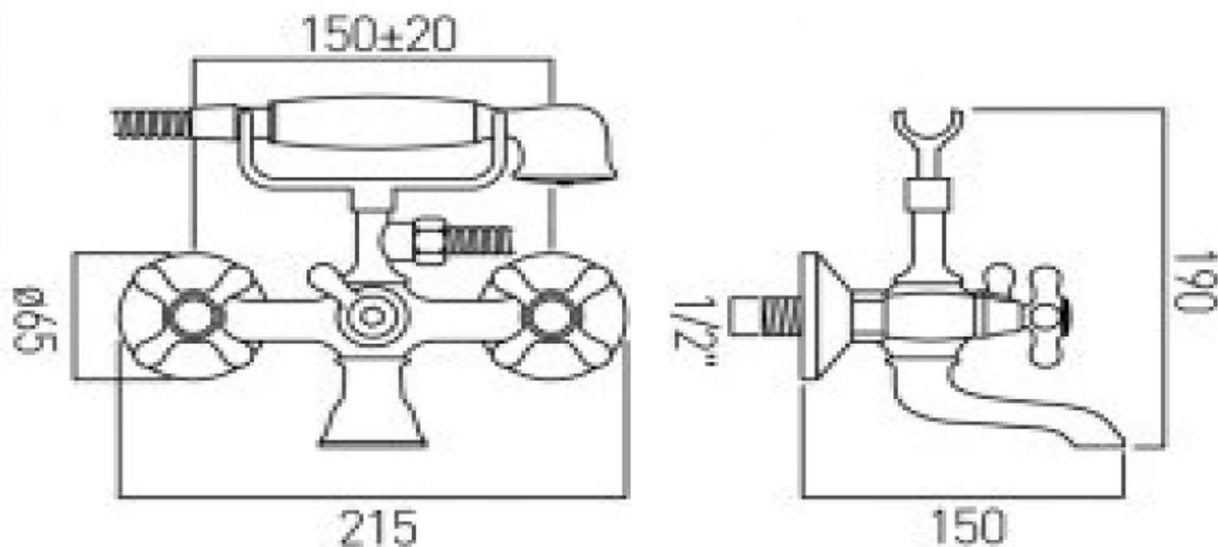

## Victoriana 120 Badewannen-Aufputzarmatur

**description:** exposed bath shower mixer  
wall mounted  
with shower kit  
cold ceramic cartridge AST-VALVE/CD/CL-1/2  
hot ceramic cartridge AST-VALVE/CD/HT-1/2  
1/2" x 3/4" x 40mm eccentrics  
chrome or antique gold

**finishes:** chrome

**Eco** recommended flow regulator product code: FR-SHOWER/9-C/P

**guarantee:** chrome: 12 year guarantee

**minimum operating pressure:** 0.2 bar LP

**flow rate at 3.0 bar flow pressure:** Bath: 49, Shower: 22 l/min