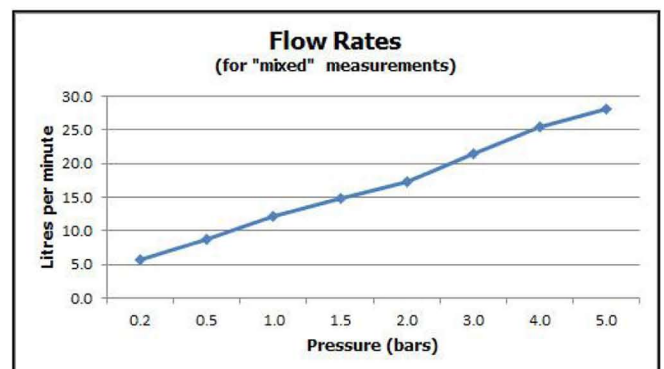

bädermax

Mein Luxusbad

Victoriana 109 Waschbecken-Unterputzarmatur

technical drawing:

description: 3 hole basin mixer
wall mounted
with water flow straightener
ceramic cartridges VIC-VALVE/CD/CL-1/2 (cold)
and VIC-VALVE/CD/HT-1/2 (hot)
2 x 1/2" male inlet
chrome

Eco recommended flow regulator product code: FR-100/5-PLA

guarantee: chrome: 12 year guarantee

minimum operating pressure: 0.2 bar LP

flow rate at 3.0 bar flow pressure: 21 l/min

'mixed measurements' refers to equal hot and cold water supply
flow rate for unregulated flow unless flow regulator fitted as standard