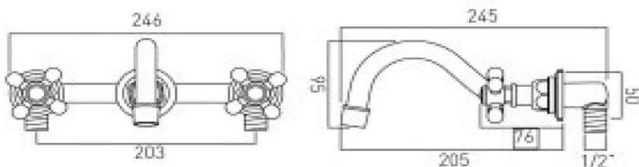

bädermax

Mein Luxusbad

Victoriana 109 Waschbecken-Unterputzarmatur

technical drawing:

description: 3 hole basin mixer
wall mounted
with water flow straightener
ceramic cartridges VIC-VALVE/CD/CL-1/2 (cold)
and VIC-VALVE/CD/HT-1/2 (hot)
2 x 1/2" male inlet
chrome

Eco recommended flow regulator product code: FR-100/5-PLA

guarantee: chrome: 12 year guarantee

minimum operating pressure: 0.2 bar LP

flow rate at 3.0 bar flow pressure: 21 l/min

'mixed measurements' refers to equal hot and cold water supply
flow rate for unregulated flow unless flow regulator fitted as standard