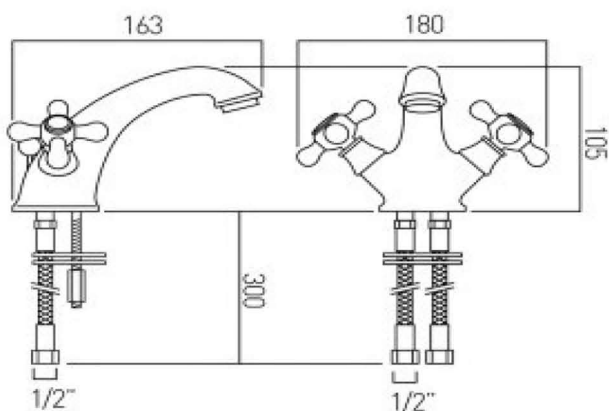

## Victoriana 100 Waschbecken-Aufsatzarmatur

technical drawing:

**description:** mono basin mixer  
with pop-up waste  
with water flow straightener  
with water flow aerator  
cold ceramic cartridge AST-VALVE/CD/CL-1/2  
hot ceramic cartridge AST-VALVE/CD/HT-1/2  
2 x 1/2" (nut) x 300mm flexipipe connections  
deck mount drill hole diameter 33mm  
chrome

'mixed measurements' refers to equal hot and cold water supply  
flow rate for unregulated flow unless flow regulator fitted as standard