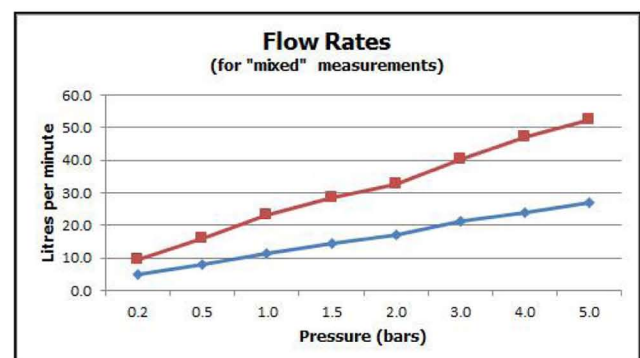

## Victoriana 100 Waschbecken-Aufsatzarmatur

technical drawing:

**description:** mono basin mixer  
with pop-up waste  
with water flow straightener  
with water flow aerator  
cold ceramic cartridge AST-VALVE/CD/CL-1/2  
hot ceramic cartridge AST-VALVE/CD/HT-1/2  
2 x 1/2" (nut) x 300mm flexipipe connections  
deck mount drill hole diameter 33mm  
chrome

**Eco** recommended flow regulator product code: FR-100/5-PLA

**guarantee:** chrome: 12 year guarantee

**minimum operating pressure:** 0.2 bar LP

**flow rate at 3.0 bar flow pressure:** Aerator: 21, Flow st: 40 l/min

'mixed measurements' refers to equal hot and cold water supply  
flow rate for unregulated flow unless flow regulator fitted as standard