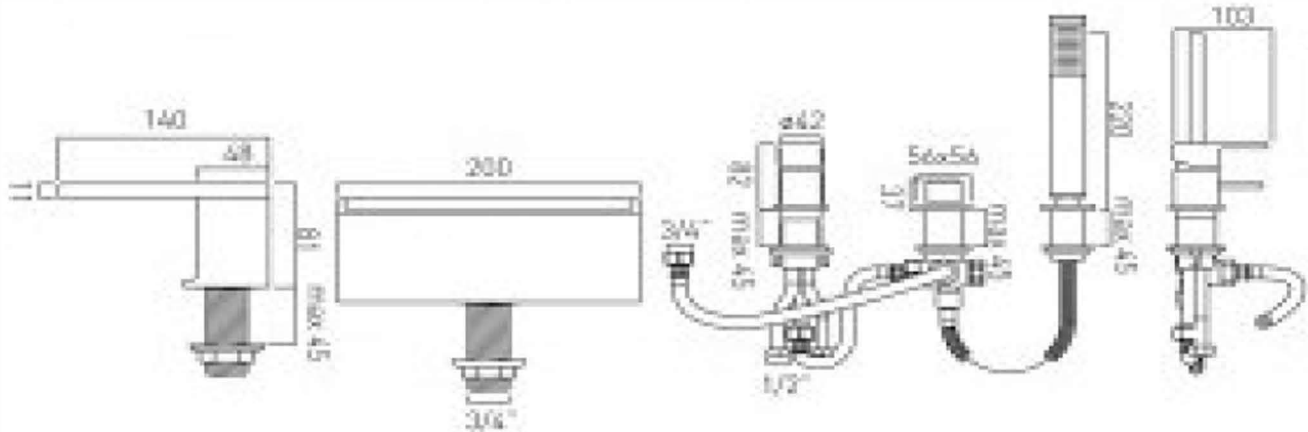

bädermax

Mein Luxusbad

Synergie 132 Badewannen-Aufsatzarmatur

description: 4 hole bath shower mixer
with waterfall spout
single lever
deck mounted
with shower kit
ceramic cartridge SYN-CART/B

finishes: chrome

Eco recommended flow regulator product code: FR-SHOWER/9

guarantee: 12 year guarantee

minimum operating pressure: 3.0 bar HP

flow rate at 3.0 bar flow pressure: 18 l/min

'mixed measurements' refers to equal hot and cold water supply
flow rate for unregulated flow unless flow regulator fitted as standard