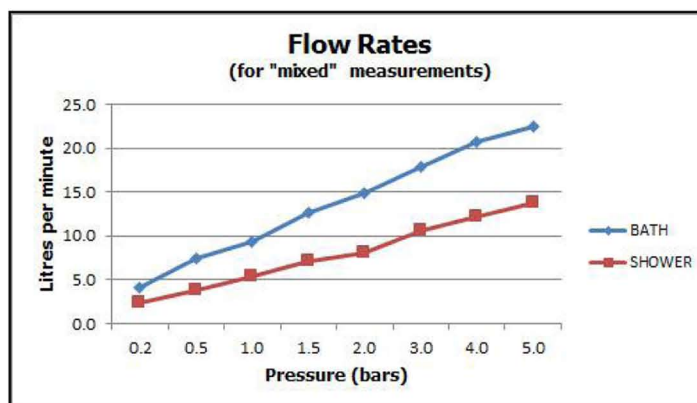

bädermax

Mein Luxusbad

Synergie 132 Badewannen-Aufsatzarmatur

description: 4 hole bath shower mixer
with waterfall spout
single lever
deck mounted
with shower kit
ceramic cartridge SYN-CART/B

finishes: chrome

Eco recommended flow regulator product code: FR-SHOWER/9

guarantee: 12 year guarantee

minimum operating pressure: 3.0 bar HP

flow rate at 3.0 bar flow pressure: 18 l/min

'mixed measurements' refers to equal hot and cold water supply
flow rate for unregulated flow unless flow regulator fitted as standard