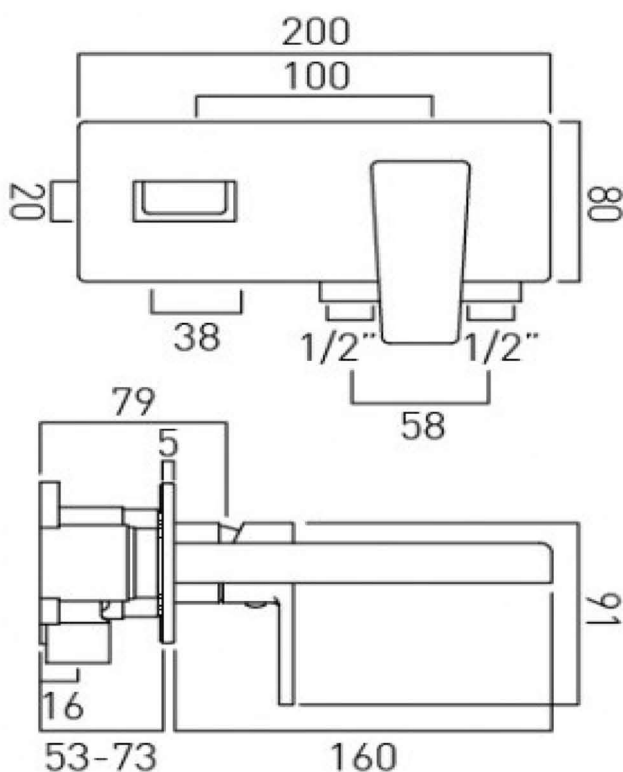

bädermax

Mein Luxusbad

Synergie 109 Waschbecken-Unterputzarmatur

technical drawing:

description: 2 hole basin mixer
single lever
wall mounted
with water flow aerator
ceramic cartridge CAR-K35B
2 x 1/2" inlets
min-max wall mount 53-73mm

finishes: chrome

ECO recommended flow regulator product code: flow regulator fitted as standard

guarantee: 12 year guarantee

minimum operating pressure: 0.2 bar LP

flow rate at 3.0 bar flow pressure: 6 l/min

'mixed measurements' refers to equal hot and cold water supply flow rate for unregulated flow unless flow regulator fitted as standard

certificates and awards:

cert no. 1505019

www.baedermx.com