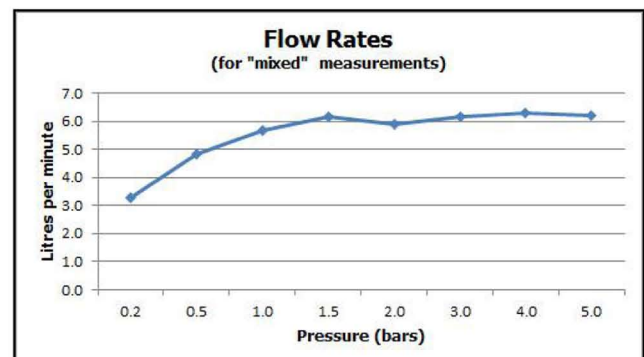

bädermax

Mein Luxusbad

Synergie 109 Waschbecken-Unterputzarmatur

technical drawing:

description: 2 hole basin mixer
single lever
wall mounted
with water flow aerator
ceramic cartridge CAR-K35B
2 x 1/2" inlets
min-max wall mount 53-73mm

finishes: chrome

ECO recommended flow regulator product code: flow regulator fitted as standard

guarantee: 12 year guarantee

minimum operating pressure: 0.2 bar LP

flow rate at 3.0 bar flow pressure: 6 l/min

'mixed measurements' refers to equal hot and cold water supply flow rate for unregulated flow unless flow regulator fitted as standard

certificates and awards:

cert no. 1505019

www.baedermx.com