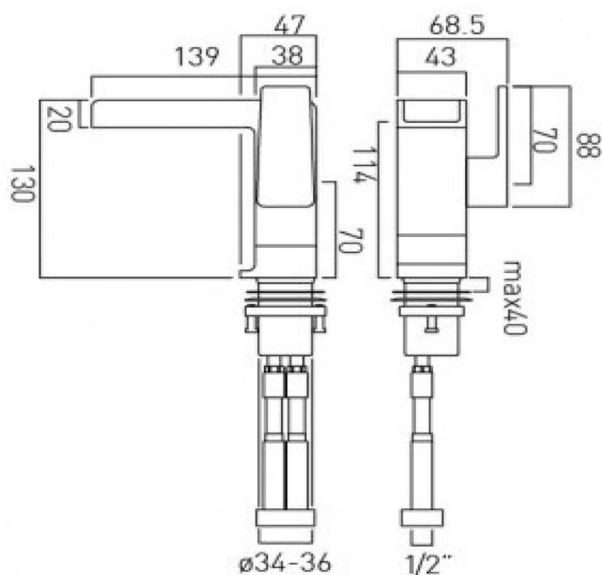

## Synergie 100 Waschbecken-Aufsatzarmatur

technical drawing:

**description:** progressive mono basin mixer  
with waterfall spout  
single lever  
deck mounted  
smooth bodied  
without clic-clac waste  
ceramic cartridge SYN-CART/A

**finishes:** chrome

**ECO** recommended flow regulator product code: flow regulator fitted as standard

**guarantee:** 12 year guarantee

**minimum operating pressure:** 0.2 bar LP

**flow rate at 3.0 bar flow pressure:** 11 l/min

'mixed measurements' refers to equal hot and cold water supply flow rate for unregulated flow unless flow regulator fitted as standard

certificates and awards:

cert no. 1302315

[www.baedermx.com](http://www.baedermx.com)