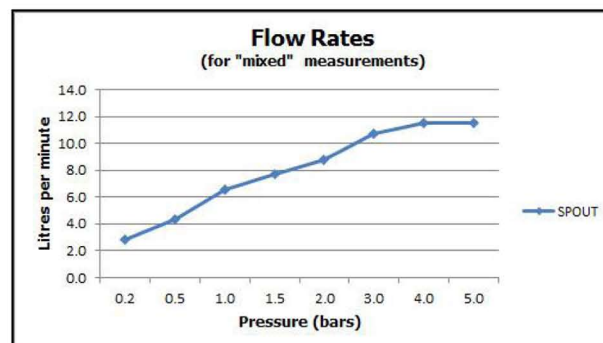

## Synergie 100 Waschbecken-Aufsatzarmatur

technical drawing:

**description:** progressive mono basin mixer  
with waterfall spout  
single lever  
deck mounted  
smooth bodied  
without clic-clac waste  
ceramic cartridge SYN-CART/A

**finishes:** chrome

**ECO** recommended flow regulator product code: flow regulator fitted as standard

**guarantee:** 12 year guarantee

**minimum operating pressure:** 0.2 bar LP

**flow rate at 3.0 bar flow pressure:** 11 l/min

'mixed measurements' refers to equal hot and cold water supply flow rate for unregulated flow unless flow regulator fitted as standard

certificates and awards:

cert no. 1302315

[www.baedermx.com](http://www.baedermx.com)