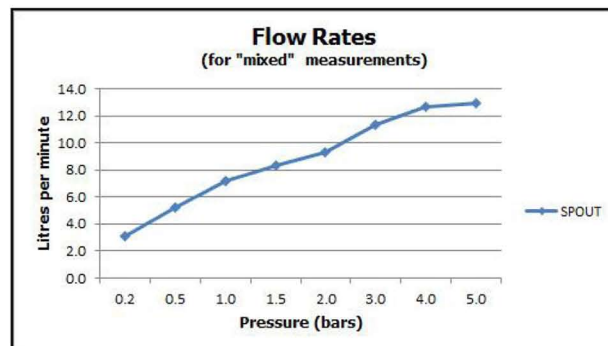

## Synergie 100 e Waschbecken-Aufsatzarmatur

technical drawing:

**description:** progressive extended mono basin mixer with waterfall spout  
single lever  
deck mounted  
smooth bodied  
without clic-clac waste  
ceramic cartridge SYN-CART/A

**finishes:** chrome

**Eco** recommended flow regulator product code: flow regulator fitted as standard

**guarantee:** 12 year guarantee

**minimum operating pressure:** 0.2 bar LP

**flow rate at 3.0 bar flow pressure:** 11 l/min

'mixed measurements' refers to equal hot and cold water supply  
flow rate for unregulated flow unless flow regulator fitted as standard

certificates and awards:

cert no. 1302315

[www.baedermx.com](http://www.baedermx.com)