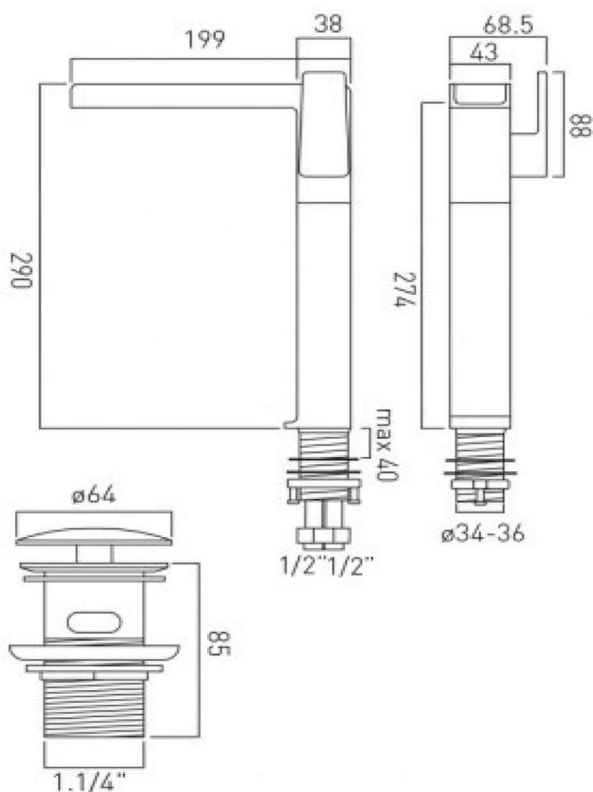

## Synergie 100 e Waschbecken-Aufsatzarmatur

technical drawing:

**description:** progressive extended mono basin mixer with waterfall spout  
single lever  
deck mounted  
smooth bodied  
without clic-clac waste  
ceramic cartridge SYN-CART/A

**finishes:** chrome

**Eco** recommended flow regulator product code: flow regulator fitted as standard

**guarantee:** 12 year guarantee

**minimum operating pressure:** 0.2 bar LP

**flow rate at 3.0 bar flow pressure:** 11 l/min

'mixed measurements' refers to equal hot and cold water supply  
flow rate for unregulated flow unless flow regulator fitted as standard

certificates and awards:

cert no. 1302315

[www.baedermx.com](http://www.baedermx.com)