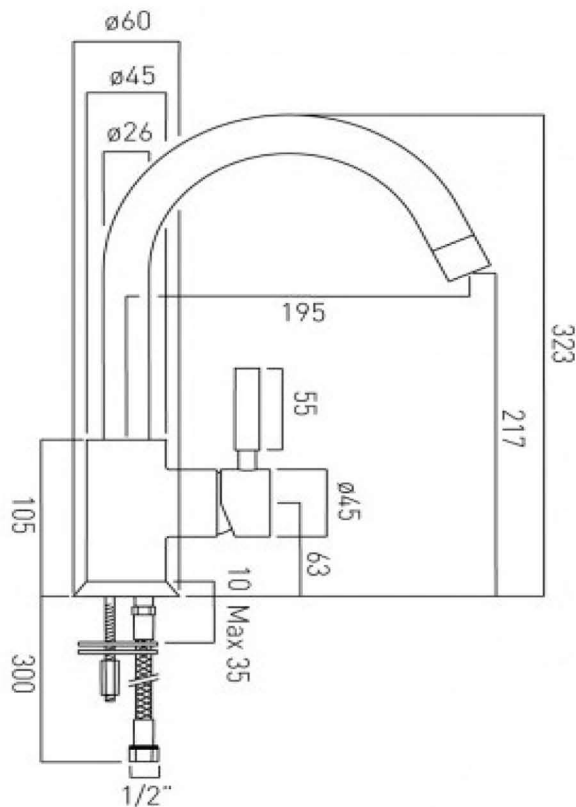

bädermax

Mein Luxusbad

Origins 150 Waschbecken-Aufsatzarmatur

technical drawing:

description: mono sink mixer
single lever
deck mounted
with swivel spout
without pop-up waste
with water flow straightener
with water flow aerator
ceramic cartridge CAR-K35B
2 x 1/2" nut x 400mm flexipipe connections
deck mount drill hole diameter 33mm

finishes: chrome

Eco recommended flow regulator product code: FR-100/5-PLA

guarantee: 12 year guarantee

minimum operating pressure: 0.2 bar LP

flow rate at 3.0 bar flow pressure: Aerator: 14, Flow st: 22 l/min

'mixed measurements' refers to equal hot and cold water supply
flow rate for unregulated flow unless flow regulator fitted as standard

certificates and awards:

cert no. 1401015

www.baedermx.com