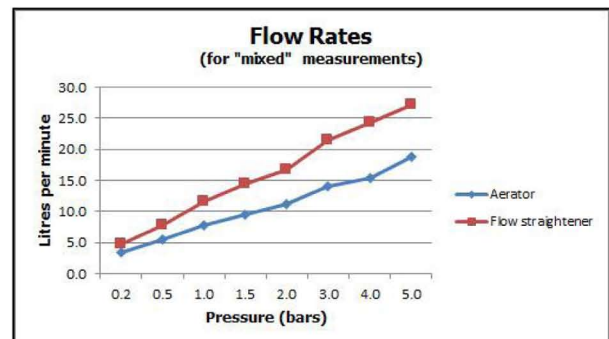

bädermax

Mein Luxusbad

Origins 150 Waschbecken-Aufsatzarmatur

technical drawing:

description: mono sink mixer
single lever
deck mounted
with swivel spout
without pop-up waste
with water flow straightener
with water flow aerator
ceramic cartridge CAR-K35B
2 x 1/2" nut x 400mm flexipipe connections
deck mount drill hole diameter 33mm

finishes: chrome

Eco recommended flow regulator product code: FR-100/5-PLA

guarantee: 12 year guarantee

minimum operating pressure: 0.2 bar LP

flow rate at 3.0 bar flow pressure: Aerator: 14, Flow st: 22 l/min

'mixed measurements' refers to equal hot and cold water supply
flow rate for unregulated flow unless flow regulator fitted as standard

certificates and awards:

cert no. 1401015

www.baedermx.com