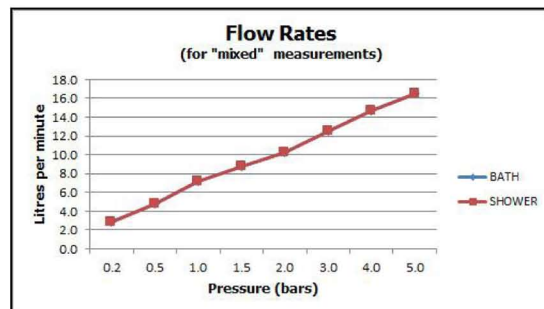

## Origins 132 Badewannen-Aufsatzarmatur

**description:** 4 hole bath shower mixer  
single lever  
spout can swivel or be fixed  
deck mounted  
with water flow straightener  
with water flow aerator  
ceramic cartridge CAR-K40A  
2 x 1/2" nut x 500mm flexipipe connections  
2 x 3/4" x 3/4" nut x 600mm flexipipe connections  
1 x 1/2" x 3/8" male shower hose 2000mm  
handset deck mount drill hole diameter 35mm  
spout deck mount drill hole diameter 28mm  
valve deck mount drill hole diameter 40mm  
diverter deck mount drill hole diameter 46mm

**finishes:** chrome

**Eco** recommended flow regulator product code: FR-SHOWER/9-C/P

**guarantee:** 12 year guarantee

**minimum operating pressure:** 3.0 bar HP

**flow rate at 3.0 bar flow pressure:** Bath: 13, Shower: 13 l/min

'mixed measurements' refers to equal hot and cold water supply  
flow rate for unregulated flow unless flow regulator fitted as standard

certificates and awards:

cert no. 1609031

[www.baedermax.com](http://www.baedermax.com)