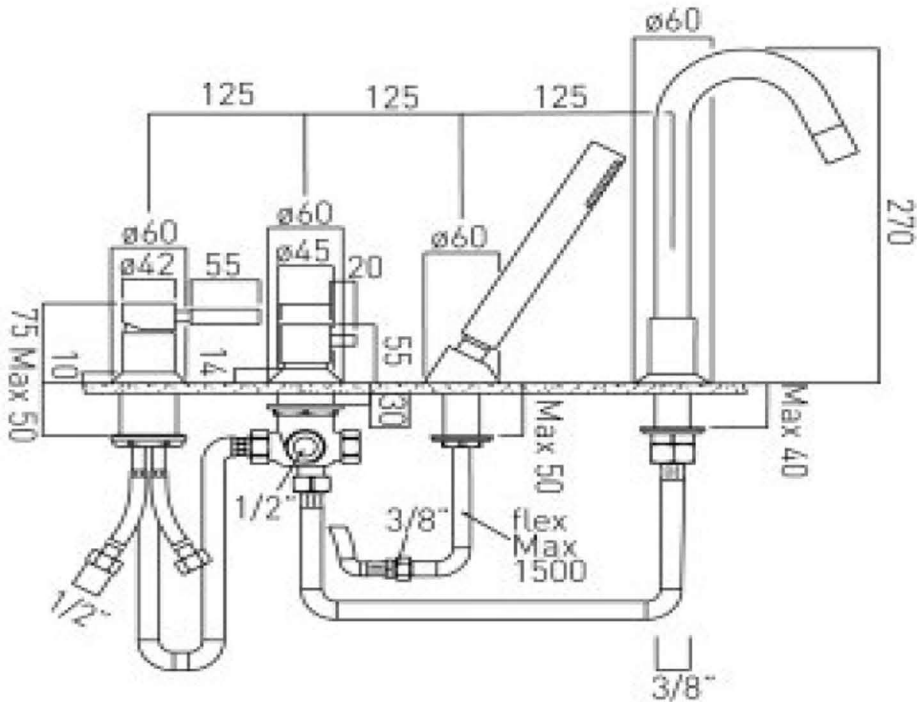

## Origins 132 Badewannen-Aufsatzarmatur

**description:** 4 hole bath shower mixer  
single lever  
spout can swivel or be fixed  
deck mounted  
with water flow straightener  
with water flow aerator  
ceramic cartridge CAR-K40A  
2 x 1/2" nut x 500mm flexipipe connections  
2 x 3/4" x 3/4" nut x 600mm flexipipe connections  
1 x 1/2" x 3/8" male shower hose 2000mm  
handset deck mount drill hole diameter 35mm  
spout deck mount drill hole diameter 28mm  
valve deck mount drill hole diameter 40mm  
diverter deck mount drill hole diameter 46mm

**finishes:** chrome

**Eco** recommended flow regulator product code: FR-SHOWER/9-C/P

**guarantee:** 12 year guarantee

**minimum operating pressure:** 3.0 bar HP

**flow rate at 3.0 bar flow pressure:** Bath: 13, Shower: 13 l/min

'mixed measurements' refers to equal hot and cold water supply  
flow rate for unregulated flow unless flow regulator fitted as standard

certificates and awards:

cert no. 1609031

[www.baedermax.com](http://www.baedermax.com)