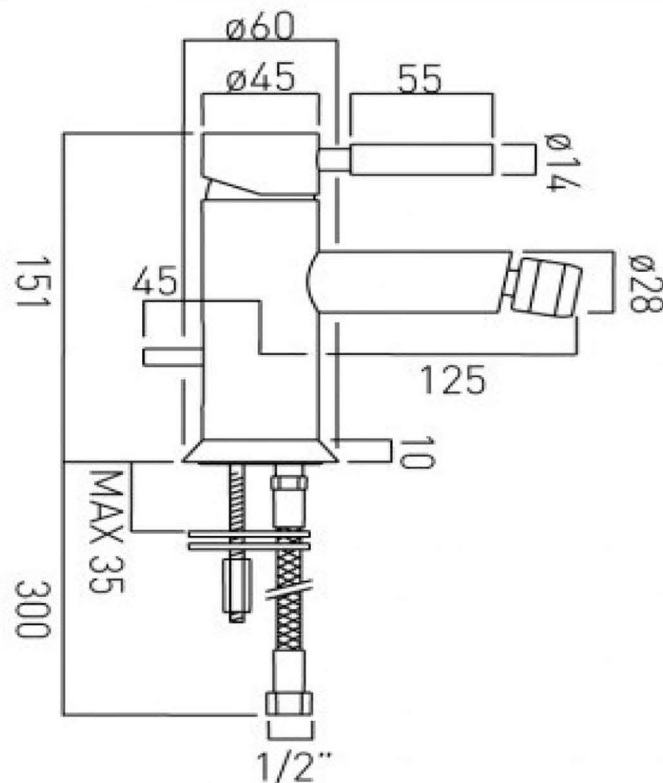

## Origins 110 Bidet-Armatur

**description:** mono bidet mixer  
single lever  
deck mounted  
with pop-up waste  
with water flow straightener  
with water flow aerator  
ceramic cartridge CAR-K35A  
2 x 1/2" nut x 350mm flexipipe connections  
deck mount drill hole diameter 33mm

**finishes:** chrome

**Eco** recommended flow regulator product code: FR-100/5-PLA

**guarantee:** 12 year guarantee

**minimum operating pressure:** 1.0 bar MP

**flow rate at 3.0 bar flow pressure:** Aerator: 14, Flow st: 20 l/min

'mixed measurements' refers to equal hot and cold water supply  
flow rate for unregulated flow unless flow regulator fitted as standard

[www.baedermx.com](http://www.baedermx.com)