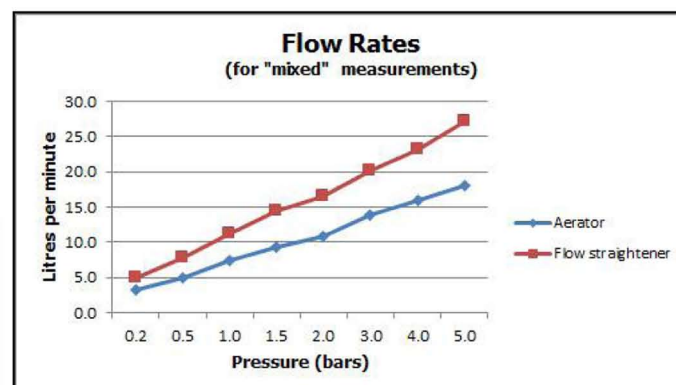

## Origins 110 Bidet-Armatur

**description:** mono bidet mixer  
single lever  
deck mounted  
with pop-up waste  
with water flow straightener  
with water flow aerator  
ceramic cartridge CAR-K35A  
2 x 1/2" nut x 350mm flexipipe connections  
deck mount drill hole diameter 33mm

**finishes:** chrome

**Eco** recommended flow regulator product code: FR-100/5-PLA

**guarantee:** 12 year guarantee

**minimum operating pressure:** 1.0 bar MP

**flow rate at 3.0 bar flow pressure:** Aerator: 14, Flow st: 20 l/min

'mixed measurements' refers to equal hot and cold water supply  
flow rate for unregulated flow unless flow regulator fitted as standard

[www.baedermx.com](http://www.baedermx.com)