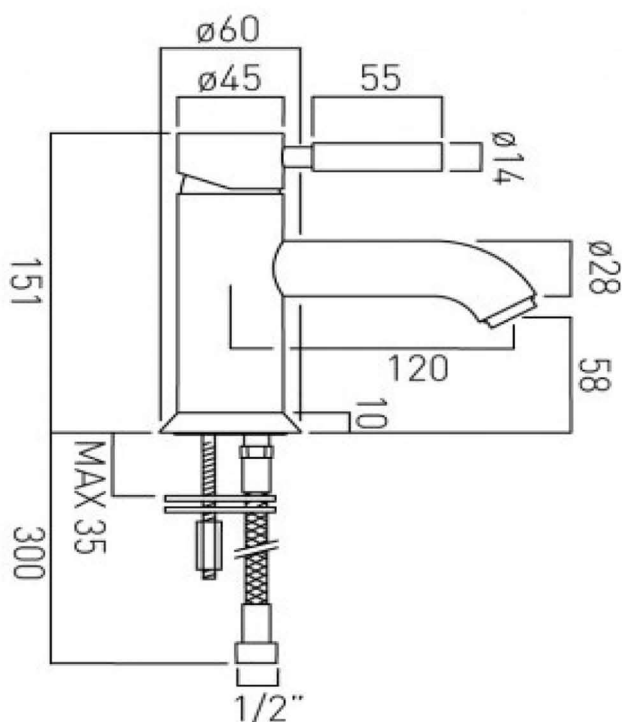

## Origins 100 Waschbecken-Aufsatzarmatur

technical drawing:

**description:** mono basin mixer  
single lever  
deck mounted  
smooth bodied  
without clic-clac waste  
with water flow straightener  
with water flow aerator  
ceramic cartridge CAR-K35A  
2 x 1/2" nut x 350mm flexipipe connections  
deck mount drill hole diameter 33mm

**finishes:** chrome

**Eco** recommended flow regulator product code: FR-100/5-PLA

**guarantee:** 12 year guarantee

**minimum operating pressure:** 0.2 bar LP

**flow rate at 3.0 bar flow pressure:** 15 l/min