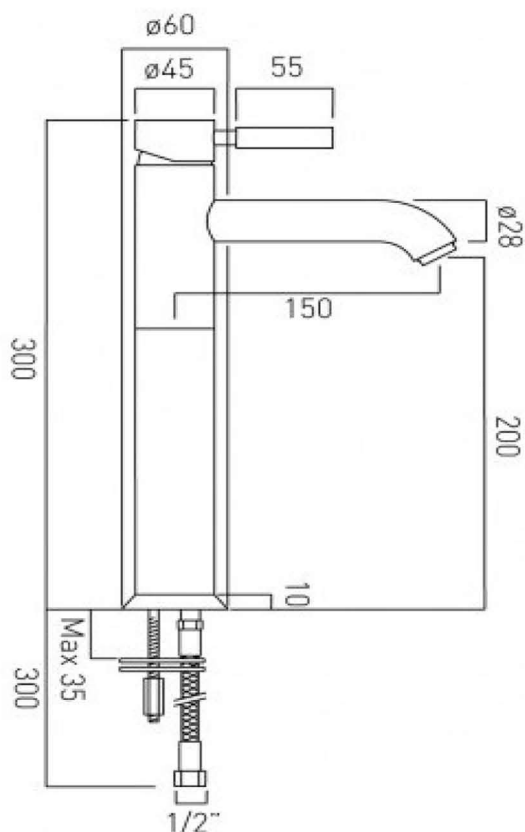

bädermax

Mein Luxusbad

Origins 100 e Waschbecken-Aufsatzarmatur

technical drawing:

description: extended mono basin mixer
single lever
deck mounted
smooth bodied
without clic-clac waste
with water flow aerator
ceramic cartridge CAR-K35A
2 x 1/2" nut x 550mm flexipipe connections
deck mount drill hole diameter 33mm

finishes: chrome

Eco recommended flow regulator product code: FR-100/5-PLA

guarantee: 12 year guarantee

minimum operating pressure: 0.2 bar LP

flow rate at 3.0 bar flow pressure: Aerator: 14, Flow st: 20 l/min