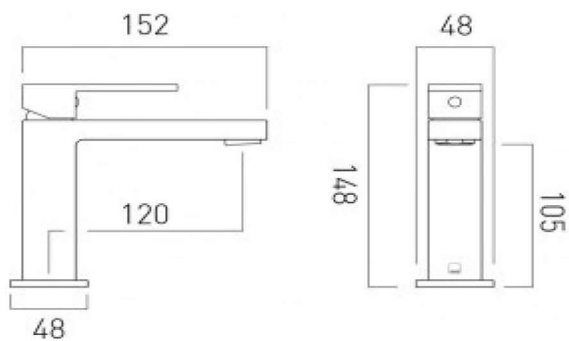

bädermax

Mein Luxusbad

Notions 200 Waschbecken-Aufsatzarmatur

technical drawing:

description: slimline mono basin mixer
single lever
deck mounted
smooth bodied
without universal basin waste
with water flow aerator
ceramic cartridge C-010-N25
2 x 1/2" nut x 550mm flexipipe connections
deck mount drill hole diameter 35mm

finishes: chrome

Eco recommended flow regulator product code: 5l/min fitted as standar

guarantee: 12 year guarantee

minimum operating pressure: 1.0 bar MP

flow rate at 3.0 bar flow pressure: 5 l/min

'mixed measurements' refers to equal hot and cold water supply flow rate for unregulated flow unless flow regulator fitted as standar