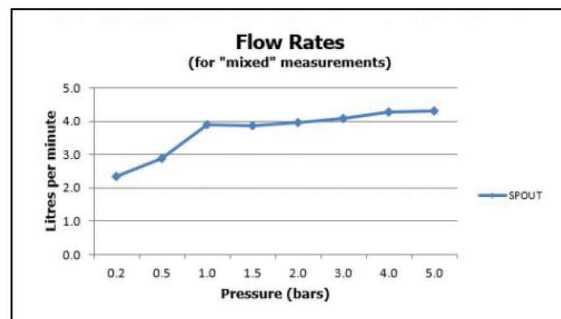

bädermax

Mein Luxusbad

Notions 200 Waschbecken-Aufsatzarmatur

technical drawing:

description: slimline mono basin mixer
single lever
deck mounted
smooth bodied
without universal basin waste
with water flow aerator
ceramic cartridge C-010-N25
2 x 1/2" nut x 550mm flexipipe connections
deck mount drill hole diameter 35mm

finishes: chrome

Eco recommended flow regulator product code: 5l/min fitted as standar

guarantee: 12 year guarantee

minimum operating pressure: 1.0 bar MP

flow rate at 3.0 bar flow pressure: 5 l/min

'mixed measurements' refers to equal hot and cold water supply flow rate for unregulated flow unless flow regulator fitted as standar