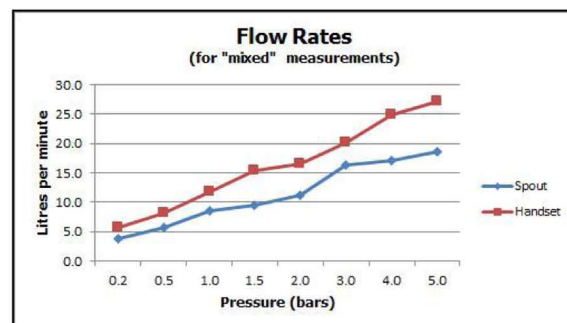

### Badewannen-Aufsatzarmatur

**description:** 4 hole bath shower mixer  
single lever  
deck mounted  
with fixed spout  
with shower kit  
with water flow aerator  
ceramic cartridge CAR-K40A  
2 x 1/2" nut x 550mm flexipipe connections  
1 x 3/4" x 1/2" nut x 480mm flexipipe connections  
1 x 3/4" x 3/4" nut x 600mm flexipipe connections  
shower deck mount drill hole diameter 29mm  
diverter deck mount drill hole diameter 42mm  
spout deck mount drill hole diameter 26mm  
valve deck mount drill hole diameter 45mm

**finishes:** chrome

**Eco** recommended flow regulator product code: FR-SHOWER/9-C/P

**guarantee:** 12 year guarantee

**minimum operating pressure:** 3.0 bar HP

**flow rate at 3.0 bar flow pressure:** Spout: 16, Handset: 20 l/min

'mixed measurements' refers to equal hot and cold water supply flow rate for unregulated flow unless flow regulator fitted as standard

certificates and awards:

cert no. 1511004

[www.baedermx.com](http://www.baedermx.com)