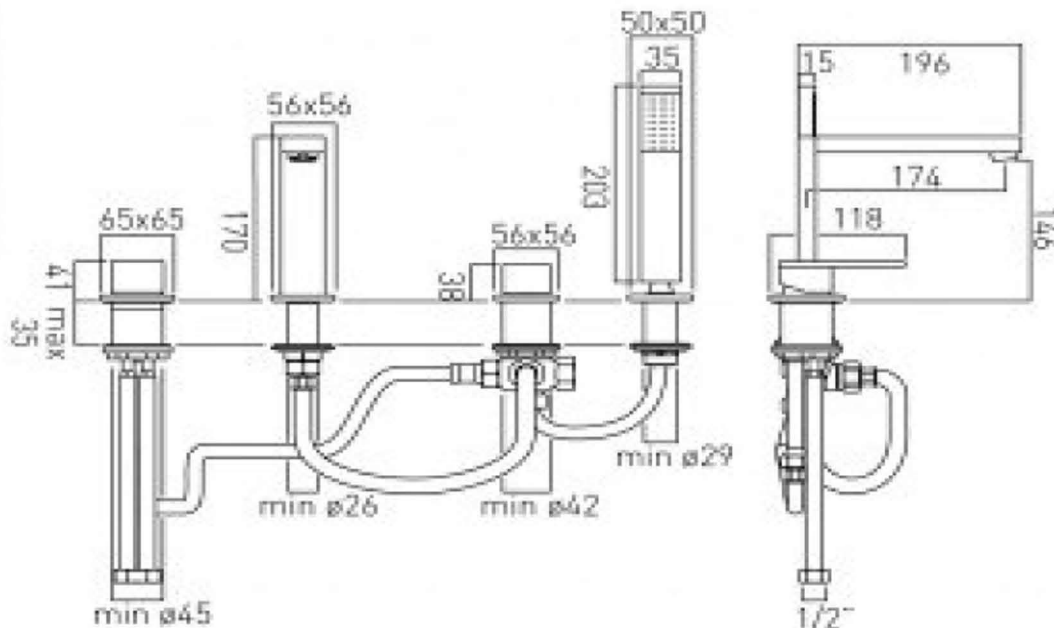

### Badewannen-Aufsatzarmatur

**description:** 4 hole bath shower mixer  
single lever  
deck mounted  
with fixed spout  
with shower kit  
with water flow aerator  
ceramic cartridge CAR-K40A  
2 x 1/2" nut x 550mm flexipipe connections  
1 x 3/4" x 1/2" nut x 480mm flexipipe connections  
1 x 3/4" x 3/4" nut x 600mm flexipipe connections  
shower deck mount drill hole diameter 29mm  
diverter deck mount drill hole diameter 42mm  
spout deck mount drill hole diameter 26mm  
valve deck mount drill hole diameter 45mm

**finishes:** chrome

**Eco** recommended flow regulator product code: FR-SHOWER/9-C/P

**guarantee:** 12 year guarantee

**minimum operating pressure:** 3.0 bar HP

**flow rate at 3.0 bar flow pressure:** Spout: 16, Handset: 20 l/min

'mixed measurements' refers to equal hot and cold water supply flow rate for unregulated flow unless flow regulator fitted as standard

certificates and awards:

cert no. 1511004

[www.baedermx.com](http://www.baedermx.com)