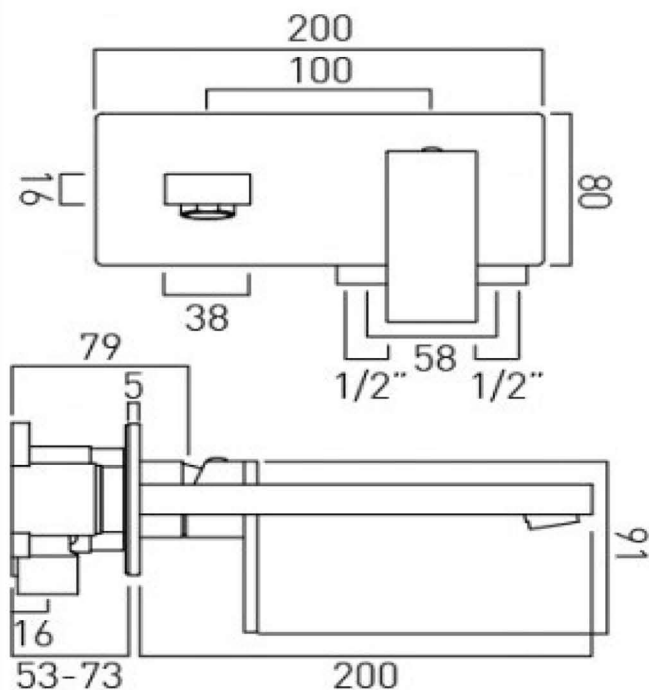

bädermax

Mein Luxusbad

Notions 109

Waschbecken-Unterputzarmatur

technical drawing:

description: 2 hole basin mixer
single lever
wall mounted
with rectangular backplate
with water flow aerator
ceramic cartridge CAR-K35B
2 x 1/2" inlets
min-max wall mount 53-73mm

finishes: chrome

Eco recommended flow regulator product code: FR-100/5-PLA

guarantee: 12 year guarantee

minimum operating pressure: 0.2 bar LP

certificates and awards:

cert no. 1505018