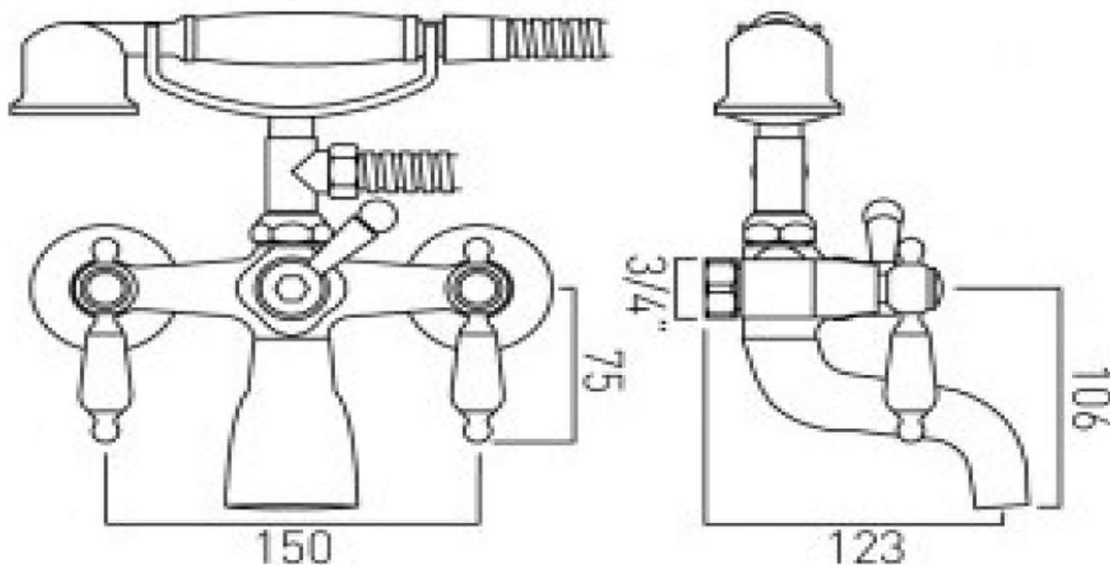

bädermax

Mein Luxusbad

Kensington 120 Badewannen-Aufputzarmatur

description: exposed bath shower mixer
wall mounted
with shower kit
cold ceramic cartridge AST-VALVE/CD/CL-1/2
hot ceramic cartridge AST-VALVE/CD/HT-1/2
1/2" x 3/4" x 40mm eccentrics
chrome or antique gold

ECB recommended flow regulator product code: FR-SHOWER/9-C/P

minimum operating pressure: 0.2 bar LP

certificates and awards:

cert no. 1506013

www.baedermx.com