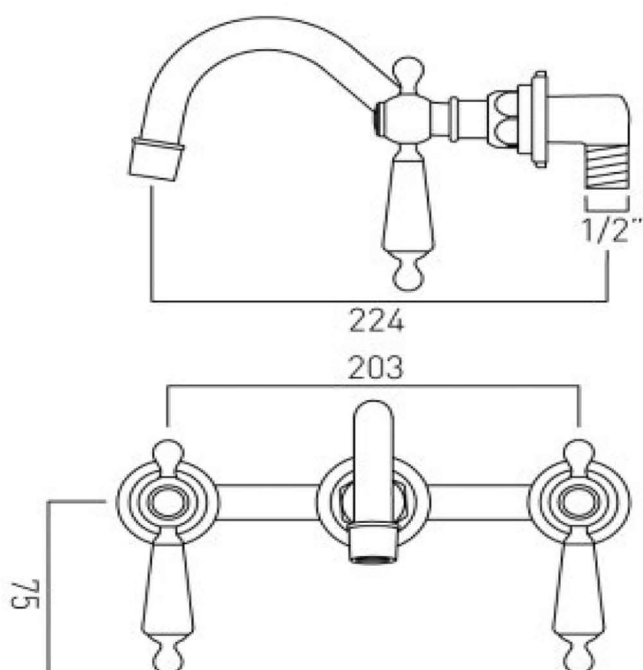

bädermax
Mein Luxusbad

Kensington 109

Waschbecken-Unterputzarmatur

technical drawing:

description: 3 hole basin mixer
wall mounted
with water flow straightener
cold cartridge VIC-VALVE/CD/CL-1/2
hot ceramic cartridge VIC-VALVE/CD/HT-1/2
2 x 1/2" male inlets

guarantee: chrome / white: 12 year guarantee

minimum operating pressure: 0.2 bar LP