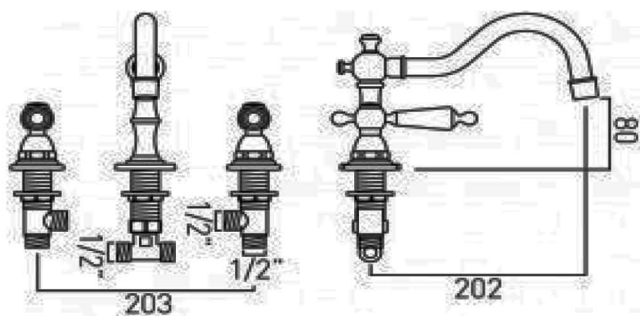

## Waschbecken-Aufsatzarmatur

technical drawing:

**description:** 3 hole basin mixer  
deck mounted  
with fixed spout  
without pop-up waste  
with water flow straightener  
with water flow aerator  
cold ceramic cartridge AST-VALVE/CD/CL-1/2  
hot ceramic cartridge AST-VALVE/CD/HT-1/2  
2 x 1/2" male inlet  
spout deck mount drill hole diameter 28mm  
valves deck mount drill hole diameter 28mm  
chrome or antique gold