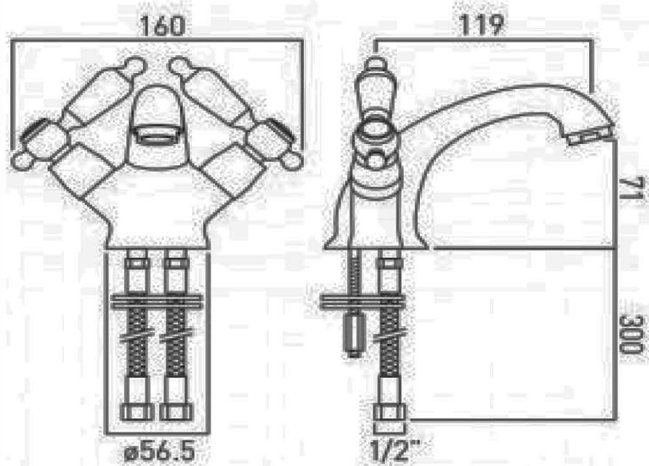

bädermax

Mein Luxusbad

Kensington 100 Waschbecken-Aufsatzarmatur

technical drawing:

description: mono basin mixer
deck mounted
with pop-up waste
with water flow straightener
with water flow aerator
cold ceramic cartridge AST-VALVE/CD/CL-1/2
hot ceramic cartridge AST-VALVE/CD/HT-1/2
2 x 1/2" (nut) x 300mm flexipipe connections
deck mount drill hole diameter 33mm
chrome

Eco recommended flow regulator product code: FR-100/5-PLA

guarantee: chrome / white: 12 year guarantee

minimum operating pressure: 0.2 bar LP