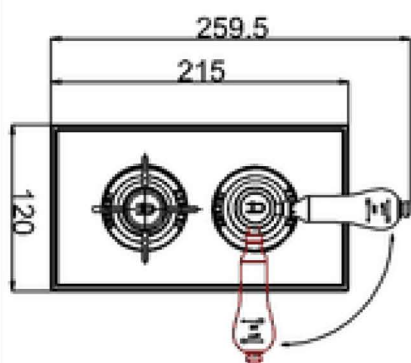

## Arcade Trent Komplett-Unterputz-Dusche

\* Two options of shower heads  
(9 inch and 12 inch)